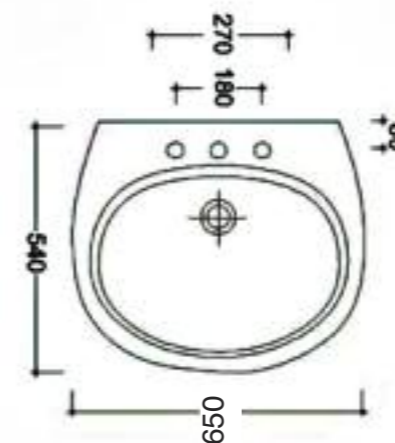

Cod. 1057

Colonna Cleo per lavabo / Cleo Pedestal

Bianco

Colore / bicolore

Peso / Kg 9