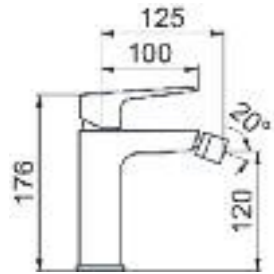

Cod. 3936

Miscelatore lavabo ad incasso
Wash basin mixer concealed