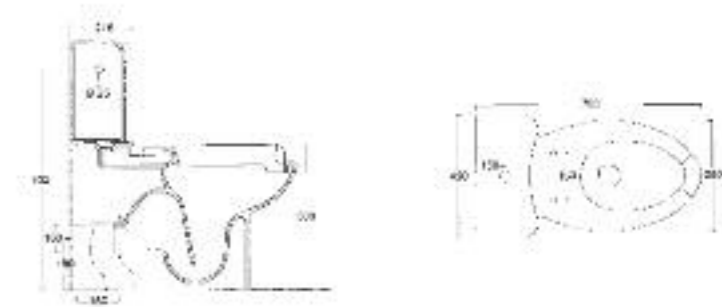

Cod. 5PPML+1G

Meccanismo di scarico art.12 per cassetta Mbl. press. mecc. cromo

Mechanism drain art.12 for mechanic pressure chromo monobloc cistern