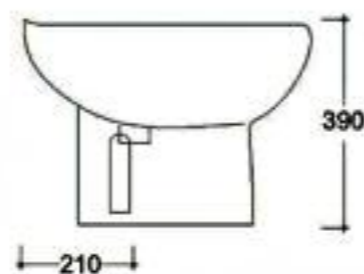

*The distance from the center of the earth drain hole refers to the base of the sanitary fixture and not to the wall.*

**Cod. 0557**

Bidet Cleo / Cleo bidet

**Bianco**

**Colore / bicolore**

**Peso / Kg 16**