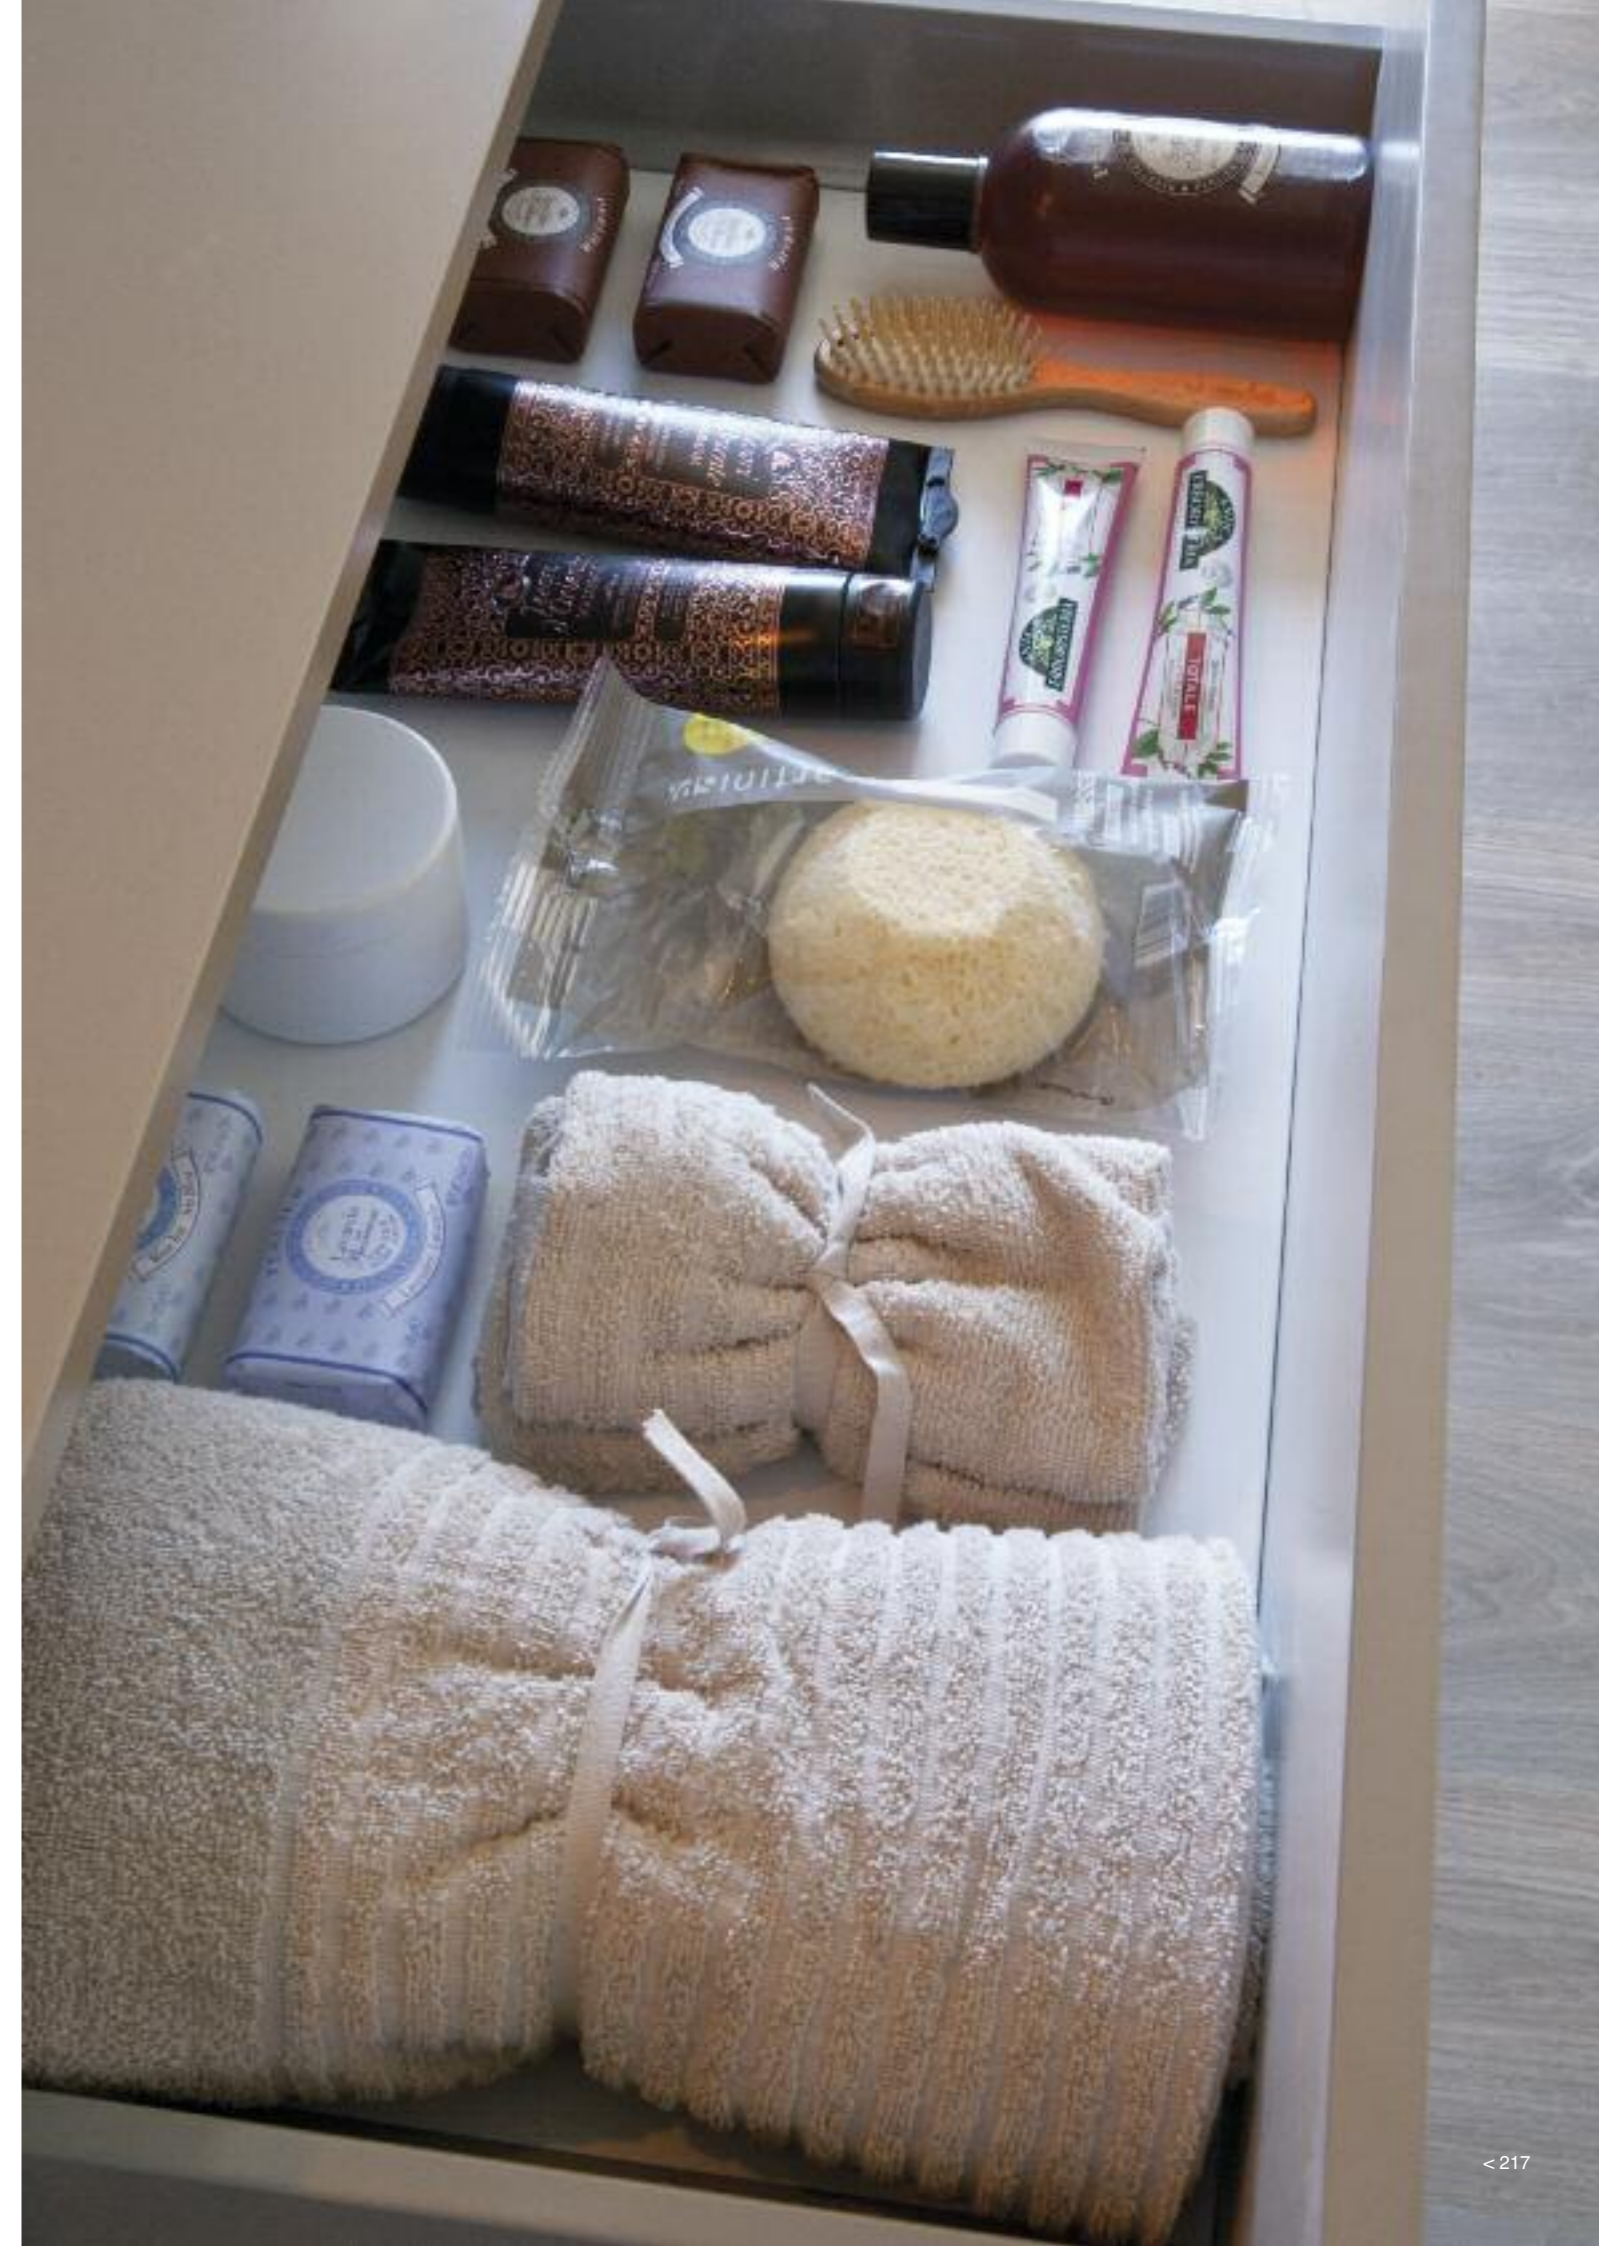

SKYplus: modulo contenitore versatile

"Skyplus" è un modulo contenitore sospeso con cassetto estraibile e frizionato che può essere inserito con un'ampia flessibilità. Studiato in abbinamento alla base porta lavabo "Sky" si presta anche come elemento abbinabile ad esempio alle mensole. Nell'immagine in questa pagina dettaglio di abbinamento del modulo contenitore "Skyplus" alla mensola "Sherwood" da 120 cm.

"Skyplus" is a suspended container module with an extractable and frictioned drawer that can be inserted with great flexibility. Designed in combination with the "Sky" washbasin base, it is also suitable as an element that can be combined with shelves, for example. In the image on this page, details of the combination of the "Skyplus" container module with the 120 cm "Sherwood" shelf.

Disponibile in tutti i colori RAL lucidi o matt su ordinazione
Shelves are available in all RAL colour without price changes.

POSSIBILI ESEMPI DI COMPOSIZIONE CON MENSOLA
POSSIBLE EXAMPLES OF COMPOSITION OF THE TWO ELEMENTS

MISURE IN CM: 60 / 80 / 90 X p. 50 h. 27 cm.