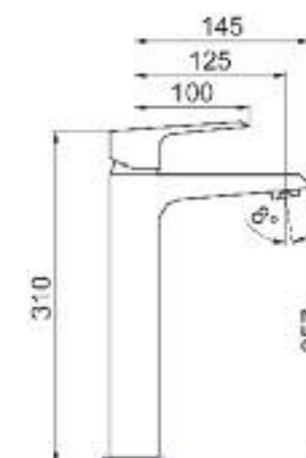

Cod. 3945

Miscelatore per lavabo D.35 con scarico
click-clack 1" 1/4 e attacchi flessibili

*Tall wash basin mixer D.35 with click-clack
1" 1/4 with flex hoses*