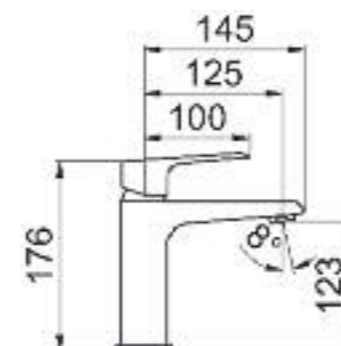

Cod. 3940

Miscelatore per lavabo con scarico
click-clack 1" 1/4 e attacchi flessibili

*Wash basin mixer with click-clack
1" 1/4 with flex hoses*