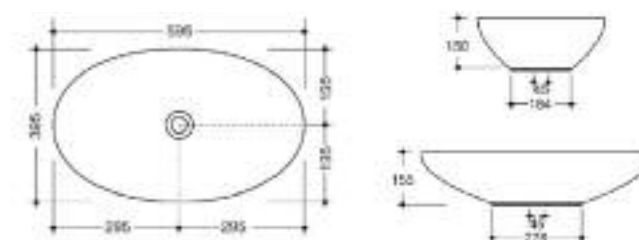

Cod. 3156 VANITY OVAL 59 cm.

Lavabo Vanity Oval appoggio cm.59x39xh.15,5
Vanity Oval counter top washbasin cm.59x39xh15,5

Bianco

Colore / bicolore

Peso / Kg 8

Cod. 3157 VANITY OVAL 49 cm.

Lavabo Vanity Oval appoggio cm.49x35xh.13
Vanity Oval counter top washbasin cm.49x35xh13

Bianco

Colore bicolore

Peso / Kg 8