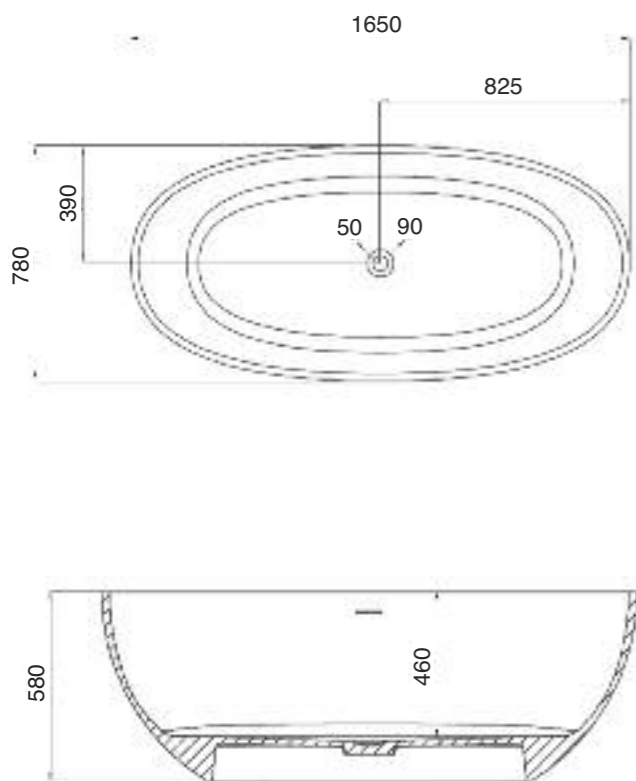

Vasca in Artificial Stone cm.165x78 h. 58
Bathtub in Artificial Stone cm.165x78 h. 58

Bianco opaco

Peso / Kg **153**

Cod. 0720 Vasca "Liala" 170 cm.