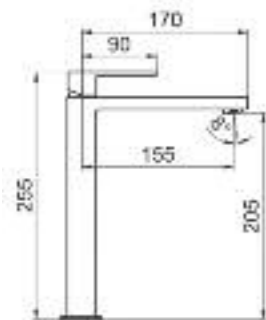

Cod. 4246

Miscelatore per lavello alto D.25 con scarico click-clack 1" 1/4 e attacchi flessibili

Tall wash basin mixer D.25 with click-clack 1" 1/4 with flex hoses