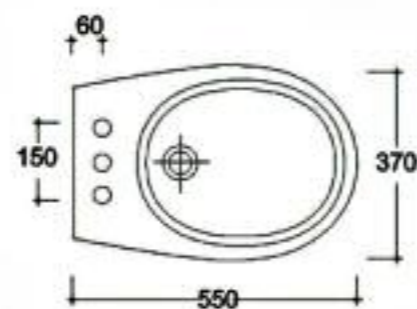

*The distance from the center of the earth drain hole refers to the base of the sanitary fixture and not to the wall.*

**Cod. 0557**

Bidet Cleo / Cleo bidet

**Bianco**

**Colore / bicolore**

**Peso / Kg 16**