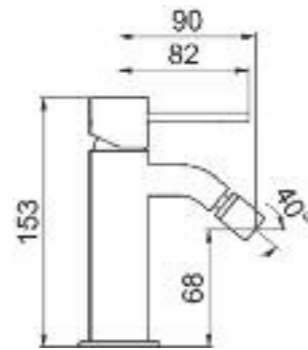

Cod. 2851

Miscelatore per bidet D.25 con scarico click-clack 1" 1/4 e attacchi flessibili

Bidet basin mixer D.25 with click-clack 1" 1/4 with flex hoses

Cod. 2836

Miscelatore per lavabo ad incasso con 2 piastre
Wash basin mixer concealed with two plates