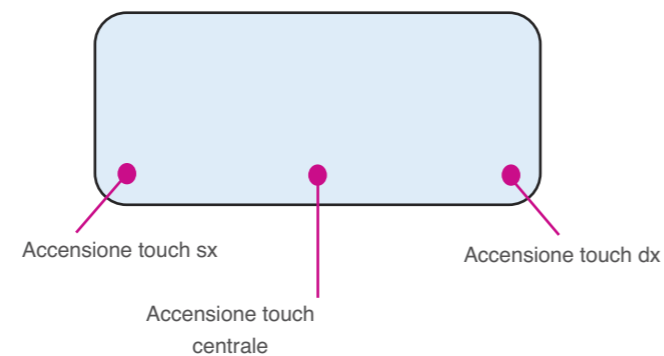

Art. AC Led

Accensione TOUCH a richiesta su vetro sx/dx/centrale Specificare posizionamento.

Power TOUCH on mirror sx/dx/central. Specify placement.