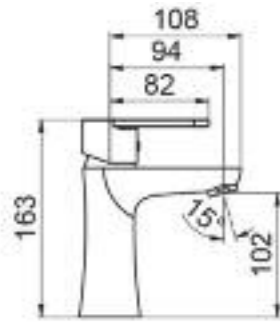

Cod. 3540

Miscelatore per lavabo con scarico click-clack 1" 1/4 e attacchi flessibili

Wash basin mixer with click-clack 1" 1/4 with flex hoses