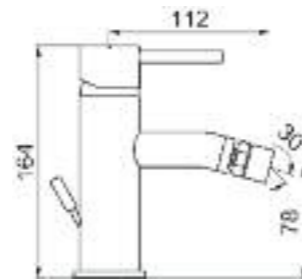

Cod. 2850

Miscelatore per bidet D.35 con scarico click-clack 1" 1/4 e attacchi flessibili

Bidet basin mixer D.35 with click-clack 1" 1/4 with flex hoses