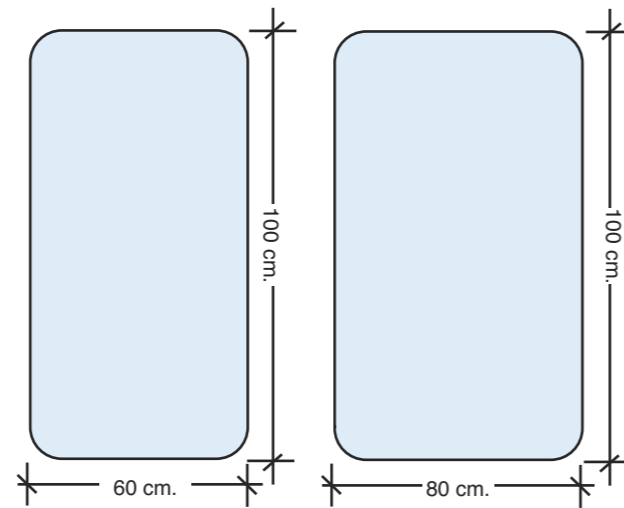

Art. SP Ret 60

Specchio rettangolare a led ad angoli smussati reversibile (verticale/orizzontale) 60x100 cm.

Reversible rectangular led mirror with rounded corners 60x100 cm.

Art. SP Ret 80

Specchio rettangolare a led ad angoli smussati reversibile (verticale/orizzontale) 80x100 cm.

Reversible rectangular led mirror with rounded corners 80x100 cm.

Art. AC Led

Accensione TOUCH a richiesta su vetro sx/dx/centrale Specificare posizionamento.

Power TOUCH on mirror sx/dx/central. Specify placement.

Caratteristiche tecniche rettangolare e tondo
Rectangular and round technical characteristics

- **Potenza:** 80w
- **Alimentazione a LED:** 9.6w
- **Tensione di Alimentazione:** 220-240V AC
- **Freq. di Funzionamento:** 50-60 HZ
- **Classe Isolamento Elettrico:** II
- **Flusso Luminoso:** 1040 LM/M
- **Rendimento LED:** 900-1000 LM/W
- **T° di Colore:** 4000K
- **Illuminazione:** Perimetrale
- **Classe Energetica:** A+
- **Materiale del Corpo:** PVC+SPECCHIO
- **Protezione IP:** 20
- **Uso:** INTERNO
- **Certificati:** CE & RoHS

Art. SP Cir 80

Specchio rotondo a led diametro 80 cm.

Round led mirror 80 cm. diameter

Art. SP Cir 120

Specchio rotondo a led diametro 120 cm.

Round led mirror 120 cm. diameter

Art. AC Led

Accensione TOUCH a richiesta su vetro in posizione centrale in basso

Power touch on mirror central low position