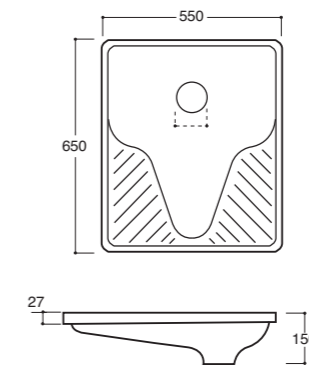

Art. 2510

Vaso alla turca cm.55x65x15
Squat closet cm.55x65x15