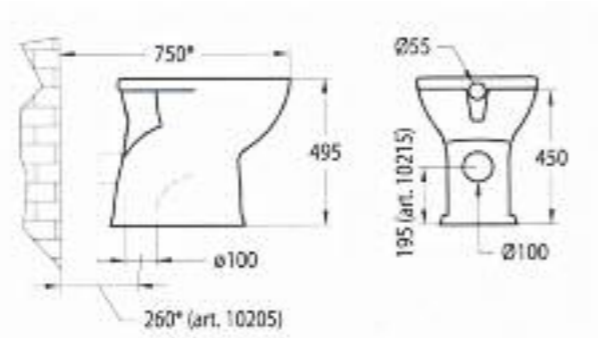

Cod. 23808

Coprivaso

Seat & cover